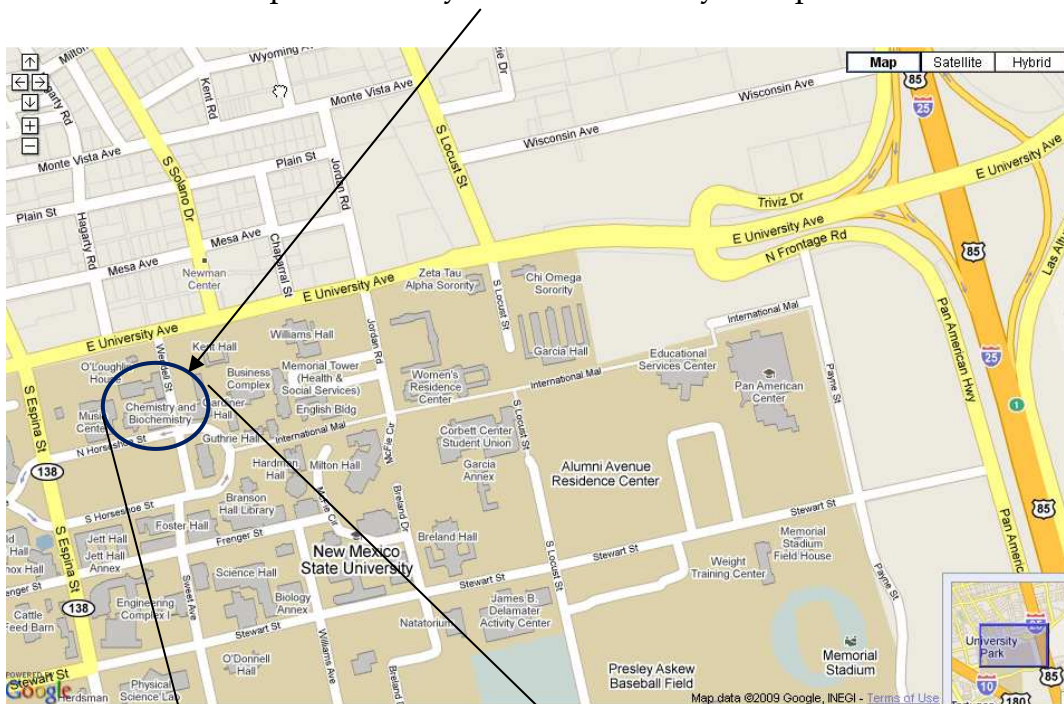

Map and Directions to NMSU Department of Chemistry and Biochemistry

Directions: From I-25 in Las Cruces, take Exit #1 and proceed west on University Avenue. Continue west past several stoplights with the NMSU campus on your left. The main parking lot for the Chemistry and Biochemistry complex is located on your left just past the stoplight on Solano Avenue. Registration is outside of room CB-153, located next to the fountain and courtyard adjacent to The Horshshoe.

Map: Chemistry and Biochemistry Complex

Registration: Outside of CB-153