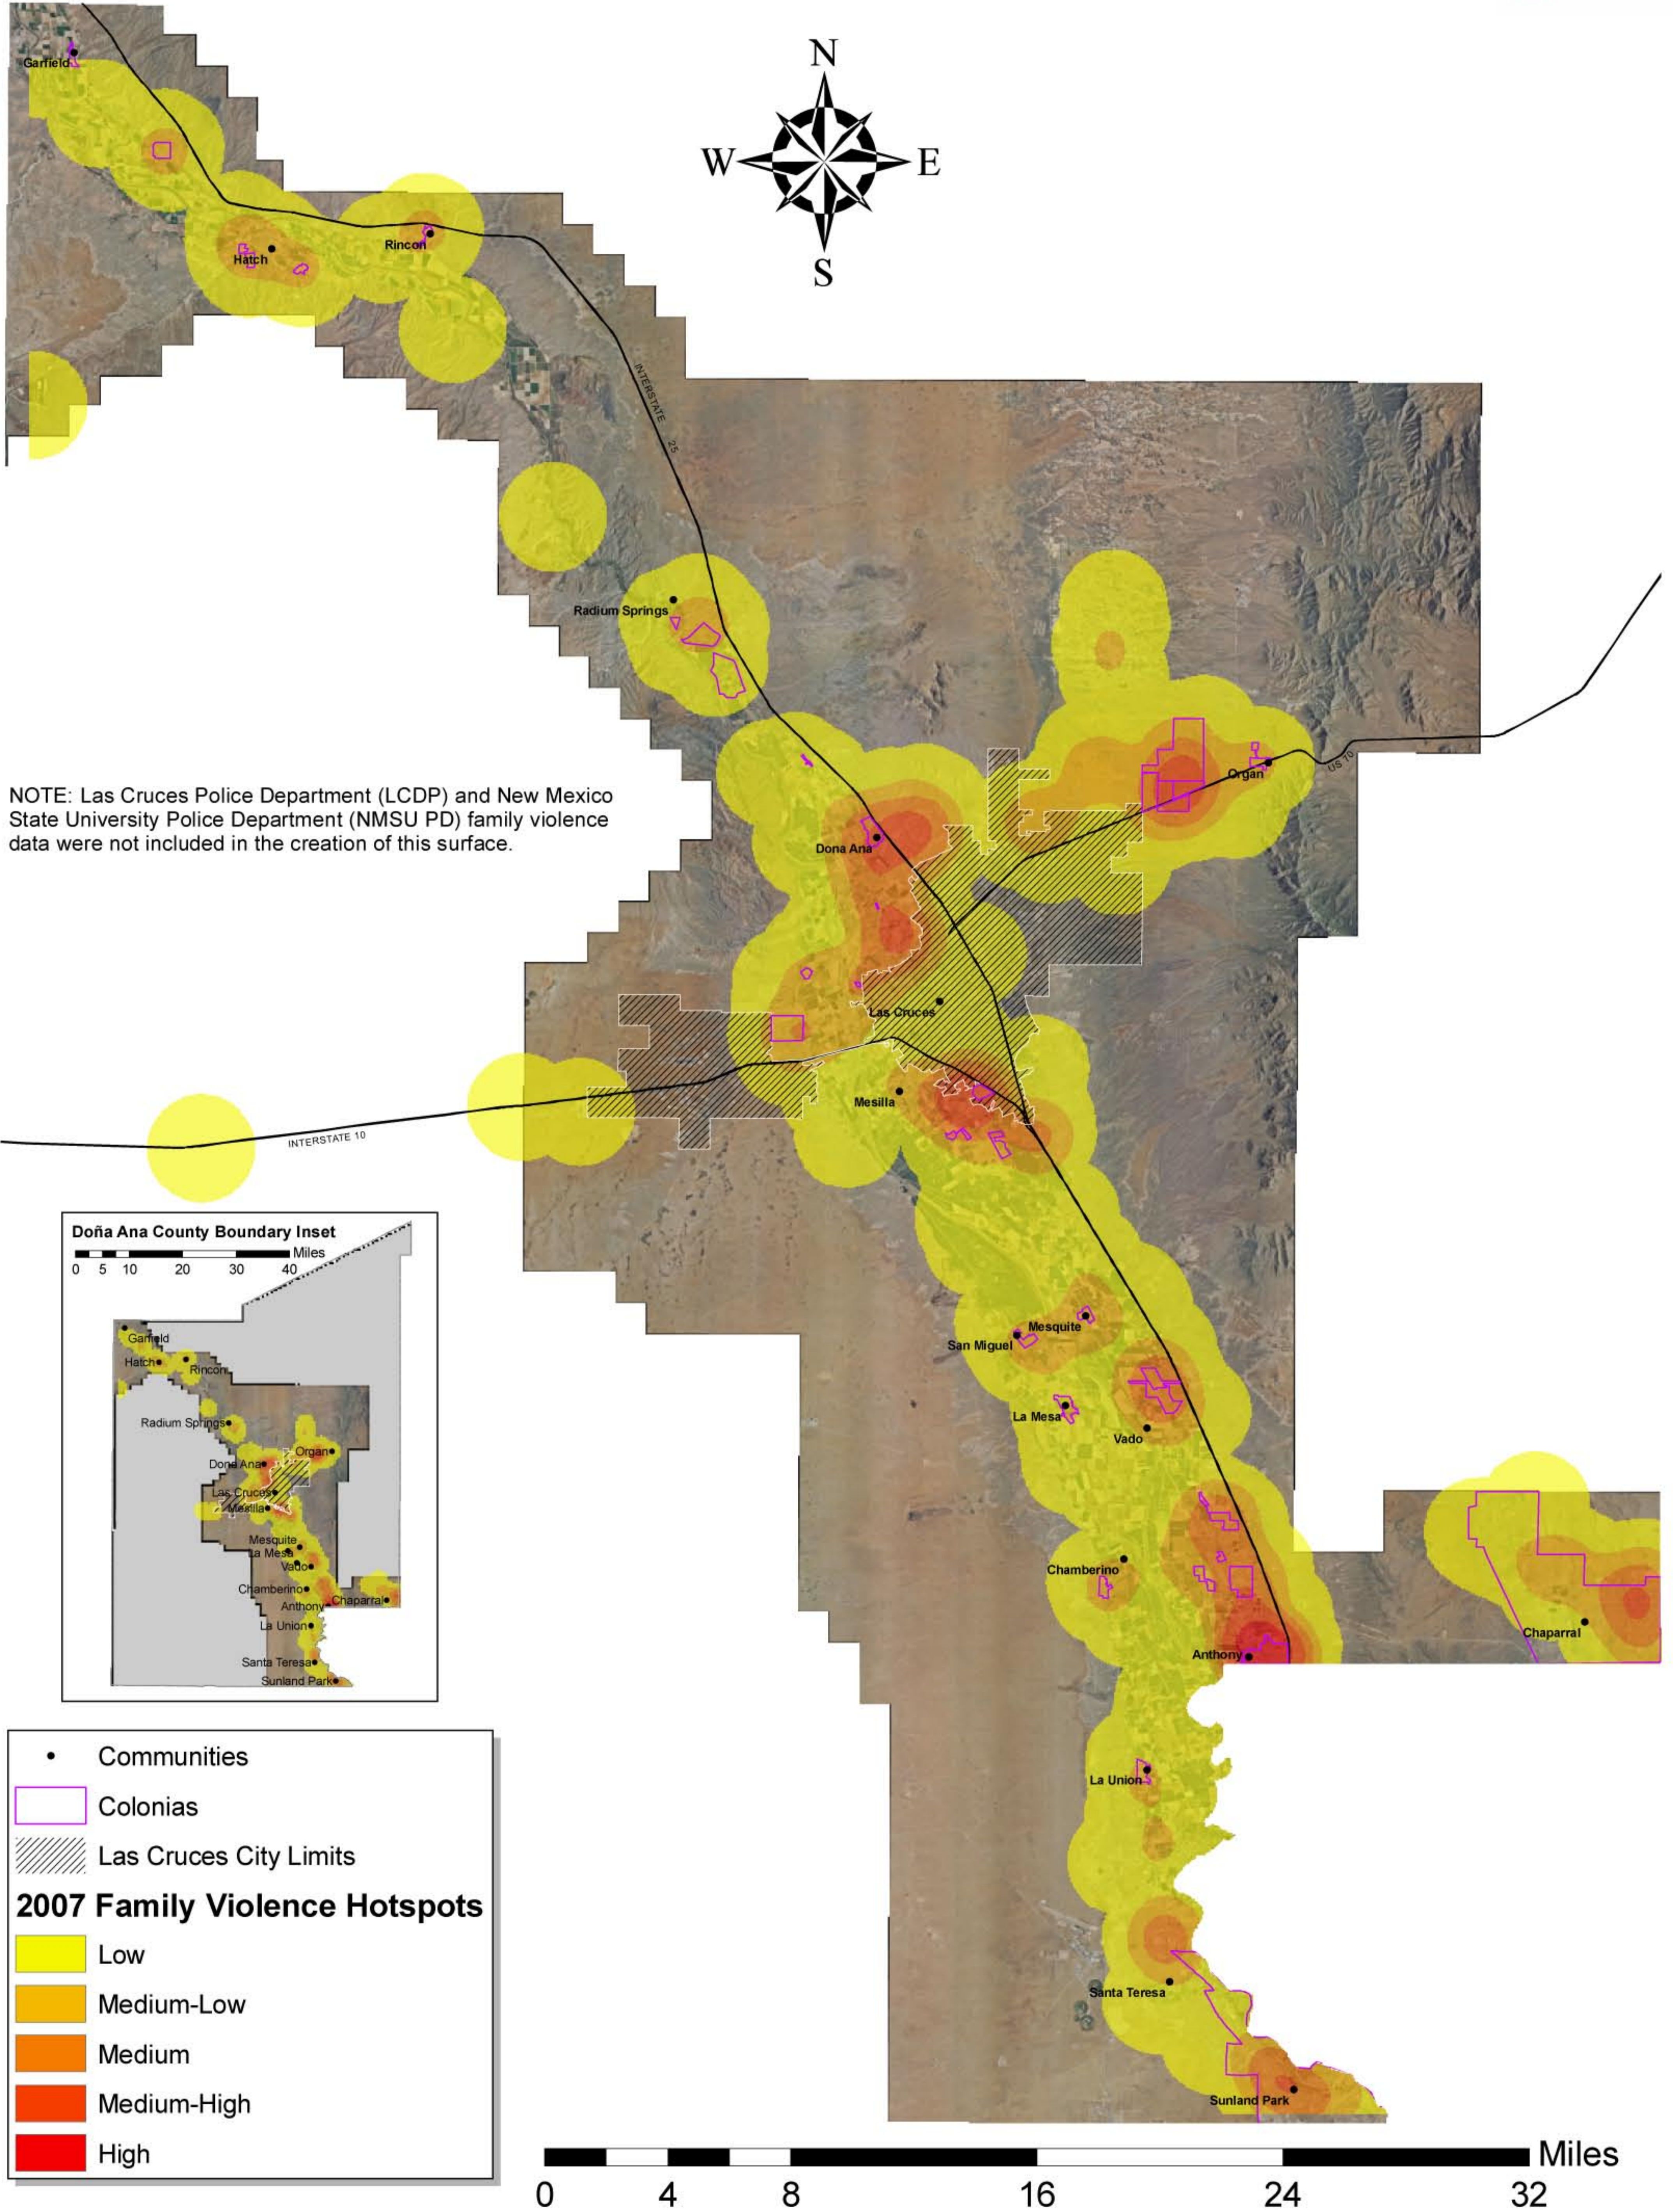

Doña Ana County Family Violence in 2007

Data Sources:
 (1) Doña Ana County GIS/Planning Department
 (2a) Doña Ana County Sheriff's Office
 (2b) Sunland Park Police Department
 (2c) Hatch Police Department
 (2d) Mesilla Marshal's Department
 (3) Doña Ana County Health and Social Services Department

Created By: GIS Specialist Zach L. Edwards

Projected Coordinate System: NAD_1983_StatePlane_New_Mexico_Central
 Projection: Transverse Mercator
 Linear Unit: US Foot